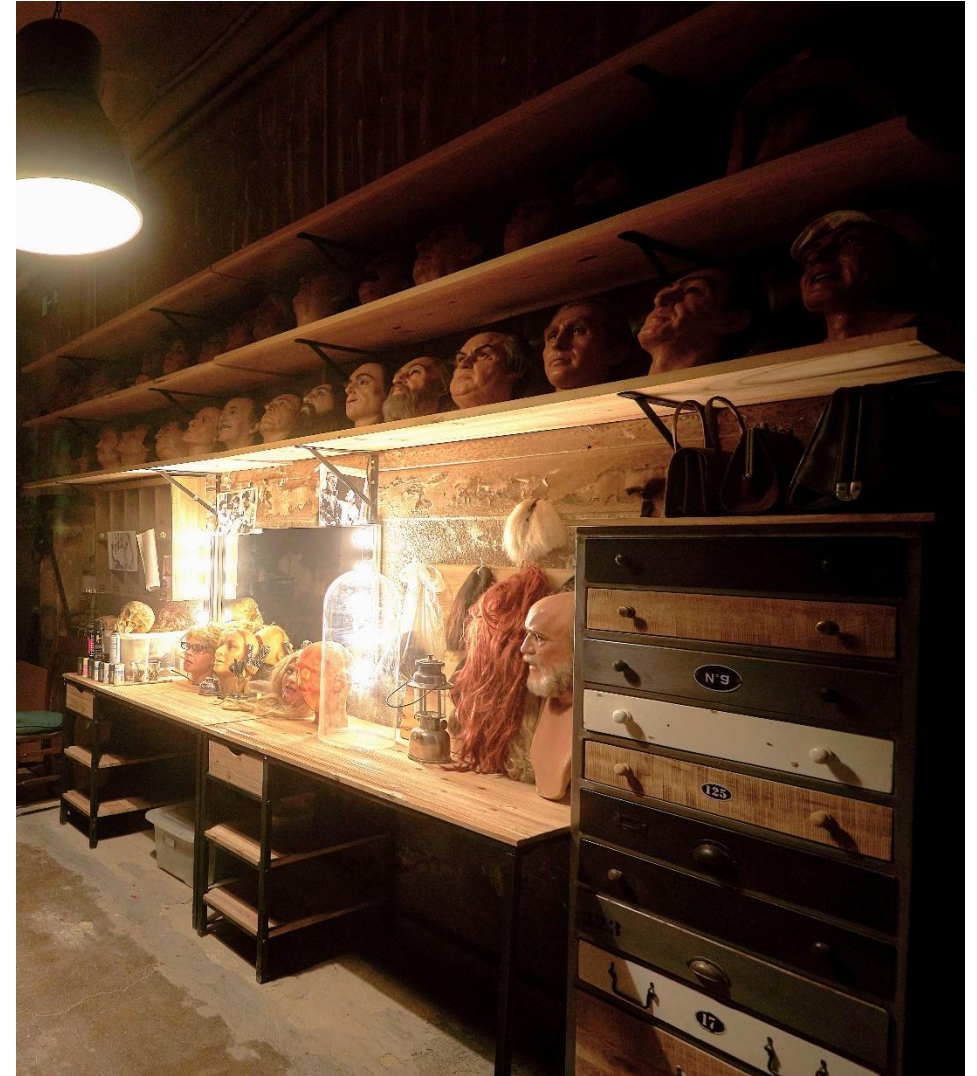

EL RIBOT

m²

80

60

40