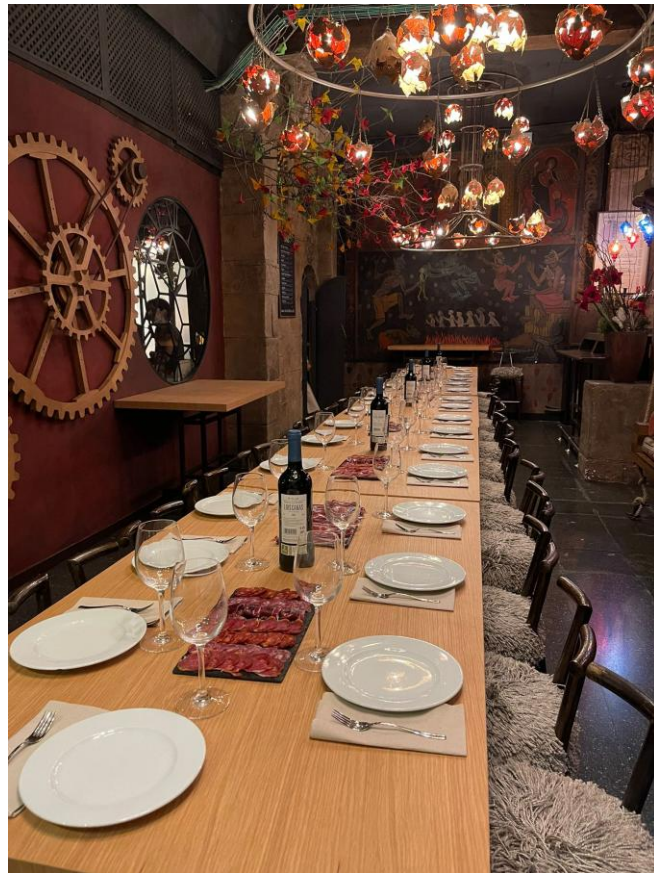

Time stands still as the wax comes to life in this journey through the history of knowledge and humanity through its most representative eras and figures.

The Wax Museum is the perfect place to hold all kinds of events; conventions, filming, photo shoots, dinners, presentations or concerts.

We offer the most unique rooms of the museum, in an ideal environment dedicated to leisure and social events.

SALA BARCELONA

Located after the museum's hall, Sala Barcelona is the perfect space to prepare a cocktail before an event on our biggest room, Sala Magna.

Bosc de les Fades has 3 connected spaces: the forest (main & biggest room), the Western and Passatge del temps.

m ²	🧑	♿	🍴
140	150	115	✓

BOSC DE LES FADES

PASSATGE DEL TEMPS

Hidden among the fairies, we find a multi-purpose room where you can hold all kinds of celebrations; corporate events, private parties, conferences, among others.

m ²	♿	♿	🍴
45	50	35	✓

PASSATGE DEL TEMPS

PASSATGE DEL TEMPS

EL RIBOT

El Ribot, our former wax figure workshop, is a multi-purpose space that can accommodate multiple public arrangements.

This space allows for a wide range of activities such as workshops, product presentations, virtual reality experiences, scape room, film screenings, etc.