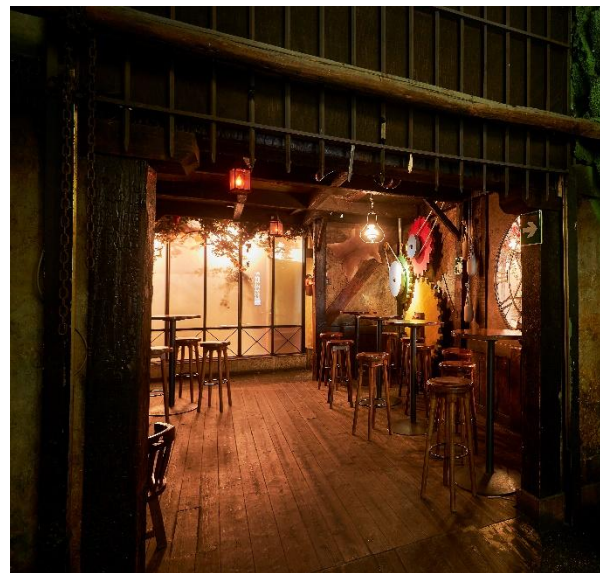

We offer the most unique rooms of the museum, in an ideal environment dedicated to leisure and social events.

SALA BARCELONA

Located after the museum's hall, Sala Barcelona is the perfect space to prepare a cocktail before an event on our biggest room, Sala Magna.

A place to start your night, let the guests relax and start conversation while accompanied by a replica of Park Güell's dragon.

m ²			
40	45		cocktail

SALA MAGNA

A large, open-plan space, the best place to host dinners, product presentations, film shoots, etc.

Bosc de les Fades has 3 connected spaces: the forest (main & biggest room), the Western and Passatge del temps.

m ²	🧑	♿	🍴
140	150	115	✓

BOSC DE LES FADES

PASSATGE DEL TEMPS

Hidden among the fairies, we find a multi-purpose room where you can hold all kinds of celebrations; corporate events, private parties, conferences, among others.

m ²	♿	♿	🍴
45	50	35	✓

PASSATGE DEL TEMPS

PASSATGE DEL TEMPS

EL RIBOT

El Ribot, our former wax figure workshop, is a multi-purpose space that can accommodate multiple public arrangements.

This space allows for a wide range of activities such as workshops, product presentations, virtual reality experiences, scape room, film screenings, etc.